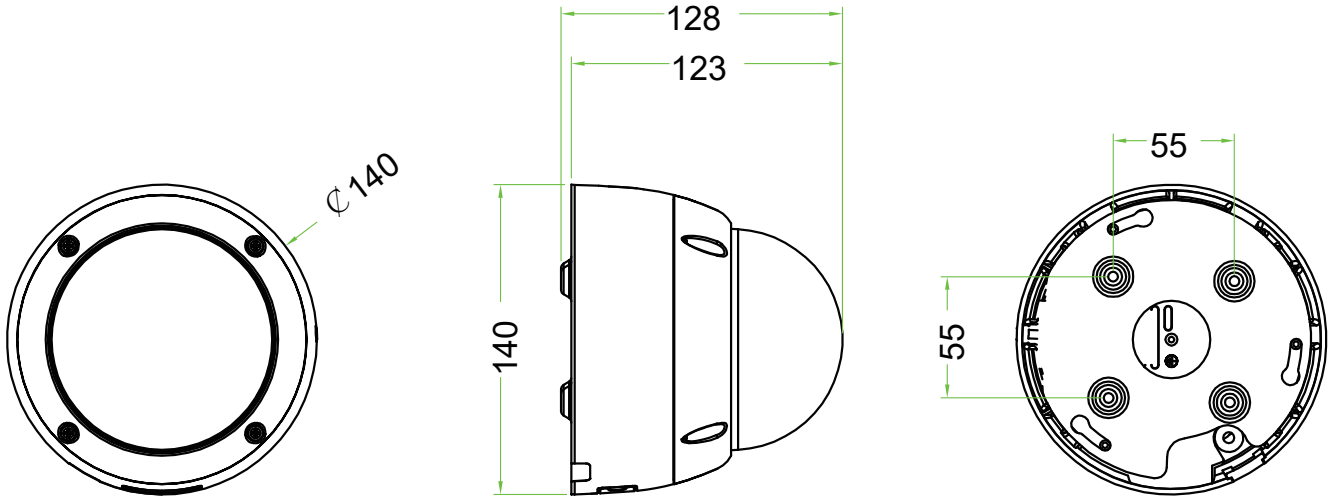

## Lens

Focal Length & FOV	2.7-13.5mm Motor Zoom, horizontal FOV 110°—32°, vertical FOV 58°—19°, diagonal FOV 132°—36°
Focus Control	Auto
Lens Type	Auto
Aperture	F1.6 - F3.3
Pixels	AF-2MP

## Night Vision

Supplement Light	4PCS
Supplement Light Distance	40M
Supplement Light Status	Auto Control
Supplement Light Power On	Smart, Manual & Timed mode

Tri Stream	N/A
IE Brower	Microsoft Edge, IE11, Google Chrome, Firefox, Mac Safari
Smart Phone	iPhone, Android
<b>AI Function</b>	
Intelligent Analysis	Intrusion Detetion(based on human and Vehicle Detection), Motion Detection(supports the detection based on human movement)
<b>Camera Features</b>	
Day/Night	Color/ B&W (IR-CUT )
Image Config	Saturation/Brightness/Contrast/Sharpness, Mirror, 3D NR, White Balance, Anti Flicker, Video Tampering, HLC
Full Color	N/A
Corridor Pattern	N/A
Defog Mode	N/A
ROI	Support
BLC	Support
WDR	120dB
Motion Detection	Support(support enable the detection based on human and Vehicle movement)
Privacy Masking	3 Rectangular Zone
Recording Mode	NVR/CMS/Web
Language	Chinese Simplified, Chinese Traditional, English, Korean, Polish, French, Japanese, Spanish, Portuguese, Italian, Hebrew, Ukrainian, Arabic, Vietnamese, Thai, Hungarian, Czech
<b>Interface</b>	
Audio	Default: Audio I/O
Alarm	Default: Without Option: Alarm I/O
SD Card Slot	Default: External SD card slot (Max 512GB)
RS485	N/A
<b>General</b>	
Housing	Metal ,IP67,IK10
Anti-cut Bracket	NO
IR Cut Filter	YES
Operation Temperature	-20℃ ~ +60℃ RH95% Max
Storage Temperature	-20℃ ~ +60℃ RH95% Max
Power Source	DC12V±10%, 950mA
Dimension	∅ 140 x 128(H)mm
Weight (N.W.)	Approx. 986 g

## Dimensions (mm)